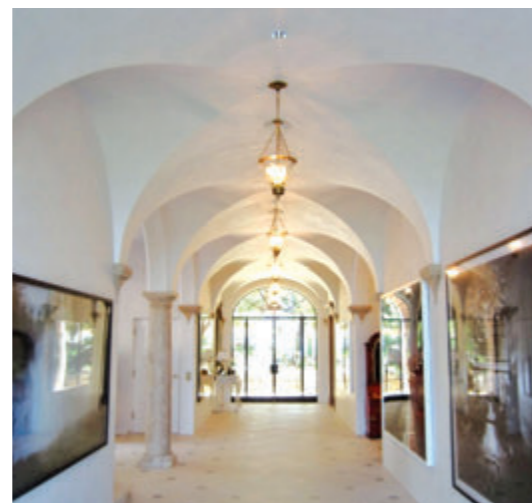

VENEZIANO

Veneziano is a versatile traditional plaster used on interiors. It should be applied in thin layers and is able to create soft and subtle tones as well as highly polished surfaces.

Product Features:

Smooth texture / Medium to high sheen /
Dramatic color variation

PROJECT REFERENCES

MARMORINO

Marmorino plaster is made with fine sand allowing texture and depth. It can be applied smooth and subtle with little sheen or more mottled and textured with a slightly higher polish. Combinations of colors, waxes and methods are endless.

Product Features:

Medium texture / Matte to medium sheen /
Medium colour variation

PROJECT REFERENCES

STUCCO

Stucco is made with a coarse sand allowing lots of texture and depth. Stucco is especially formulated for semi- exteriors but can also be used on interiors. It gives your walls a sandy effect or more mottled and textured with a slightly higher polish.

Product Features:

Sandy texture / Low to soft sheen /
Subtle color variation

PROJECT REFERENCES

CORSO

Corso is made with added coarse aggregates allowing more texture, added thickness, and depth if compared to Stucco. Corso is formulated for both interiors and semi-exterior. It can be applied flat with naturally pitted effect or more mottled and textured with a very rough finish.

Product Features:

Heavy texture / Low sheen / Subtle color variation

PROJECT REFERENCES