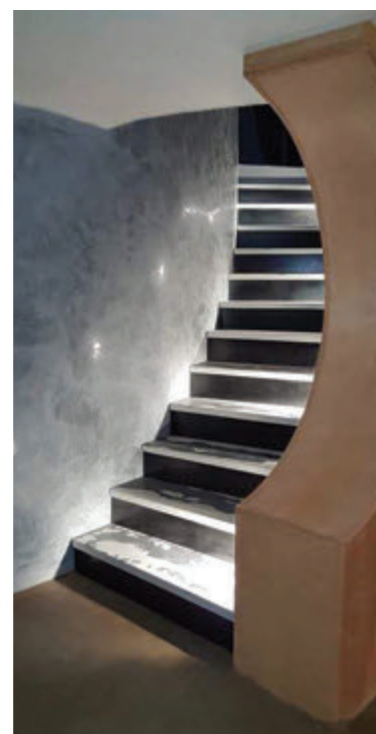

VENEZIANO

Veneziano is a versatile traditional plaster used on interiors. It should be applied in thin layers and is able to create soft and subtle tones as well as highly polished surfaces.

Product Features:

Smooth texture / Medium to high sheen /
Dramatic color variation

PROJECT REFERENCES

MARMORINO

Marmorino plaster is made with fine sand allowing texture and depth. It can be applied smooth and subtle with little sheen or more mottled and textured with a slightly higher polish. Combinations of colors, waxes and methods are endless.

Product Features:

Medium texture / Matte to medium sheen /
Medium colour variation

PROJECT REFERENCES

STUCCO

Stucco is made with a coarse sand allowing lots of texture and depth. Stucco is especially formulated for semi- exteriors but can also be used on interiors. It gives your walls a sandy effect or more mottled and textured with a slightly higher polish.

Product Features:

Sandy texture / Low to soft sheen /
Subtle color variation

PROJECT REFERENCES

CORSO

Corso is made with added coarse aggregates allowing more texture, added thickness, and depth if compared to Stucco. Corso is formulated for both interiors and semi-exterior. It can be applied flat with naturally pitted effect or more mottled and textured with a very rough finish.

Product Features:

Heavy texture / Low sheen / Subtle color variation

PROJECT REFERENCES